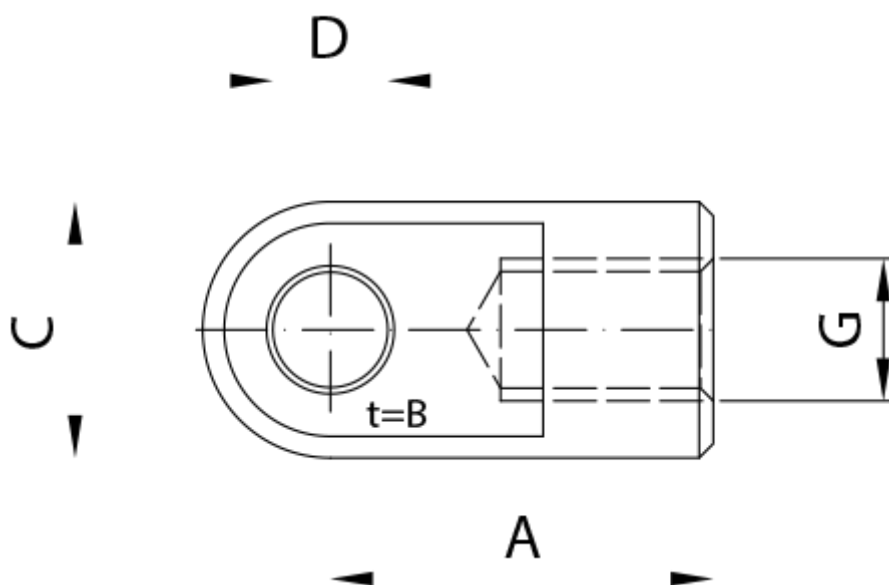

Article number: 04HAU42V2

Description: Stabilus Industry Line Eye Stainless steel AISI303/304
Type AU42V2 M14x1,5, Ø 14,1 mm, B=14 mm

Measures

A = 42

B = 14

C = 25

D = 14.1

G = M14x1.5